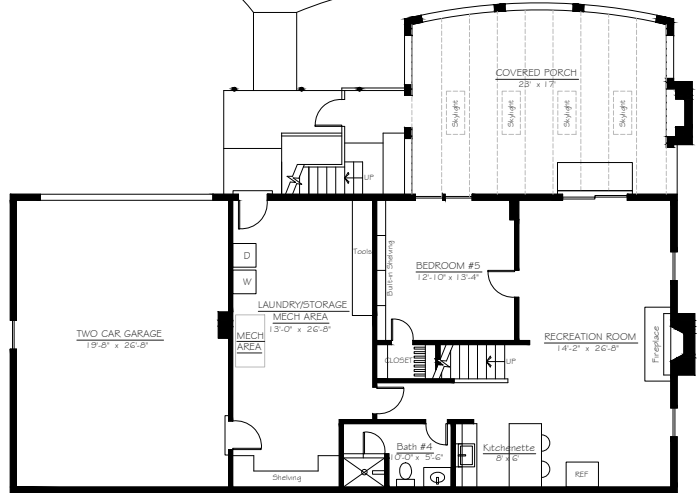

UPPER LEVEL

MAIN LEVEL

LOWER LEVEL

FLOOR PLANS

3822 Bosworth Court, Fairfax, VA 22031

Floor plans are property of Anne & Sarah Harrington, Realtors